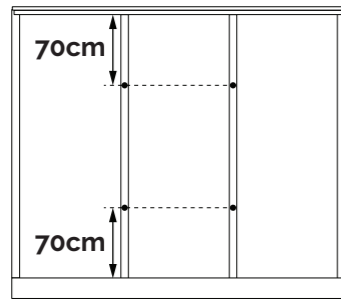

## DIVISION OF LED LIGHTING: SPOTS

**DEPTH  
TIEFE  
PROFONDEUR  
DIEPTE**

**WIDTH  
BREITE  
LARGEUR  
BREEDTE**

**2,5m**

**3,0m**

**3,5m**

**4,0m**

**3,06m**

**4,06m**

**7,06m**

**5,06m**

**8,06m**

**6,06m**

**9,06m**

**10,06m**

---

**11,06m**

---

**12,06m**