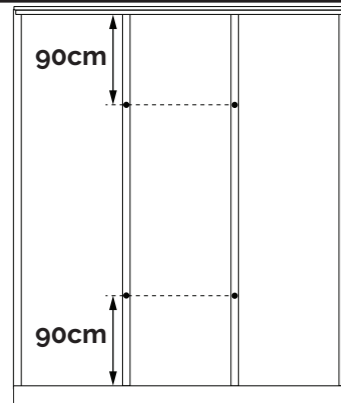

## DIVISION OF LED LIGHTING: SPOTS

**DEPTH  
TIEFE  
PROFONDEUR  
DIEPTE**

**WIDTH  
BREITE  
LARGEUR  
BREEDTE**

**2,5m**

**3,0m**

**3,5m**

**4,0m**

**3,06m**

**4,06m**

**7,06m**

**5,06m**

**8,06m**

**6,06m**

**9,06m**

**10,06m**

---

**11,06m**

---

**12,06m**