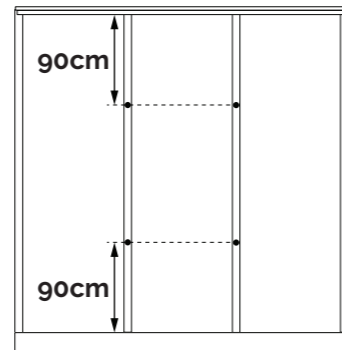

## DIVISION OF LED LIGHTING: SPOTS

**DEPTH  
TIEFE  
PROFONDEUR  
DIEPTE**

**WIDTH  
BREITE  
LARGEUR  
BREEDTE**

**2,5m**

**3,0m**

**3,5m**

**4,0m**

**3,06m**

**4,06m**

**7,06m**

**5,06m**

**8,06m**

**6,06m**

**9,06m**

**10,06m**

---

**11,06m**

---

**12,06m**